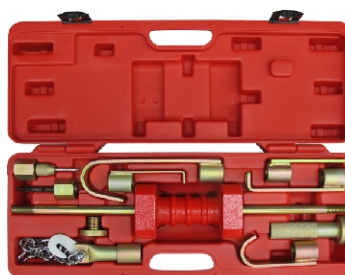

• 4T Hydraulic Kit with Manual Pump

APP No. 360720

4T hydraulic kit with manual pump., including extensions, tips, pliers (0,5T). The kit is delivered with the plastic case.

APP No.	Type	Bulk Pack.
360720	5T hydraulic kit with manual pump	1 item

• 6kg Pinch Punch with Accessories

APP No. 360705

Pinch punch 6kg along with accessories purposed for repairs of body damaged parts. The kit is delivered with the plastic case.

APP No.	Type	Bulk Pack.
360705	6kg pinch punch with accessories	1 item

• Car Body Repair Accessories

1 Door hole expander with extension (780-1850mm)

APP No. 360701

Its purpose is to expand and hold the door or window hole. The kit includes the arm length extension. One end is provided with a single jaws and the other with double jaws (movable).

2 Compact self-clamping clamp (the jaw with deep +90o entry)

APP No. 360730

Clamp used if by-pass is necessary (e.g. from extension face).

3 Clamp (the jaw with movable lug)

APP No. 360731

The clamp with movable lug that position itself towards chain position.